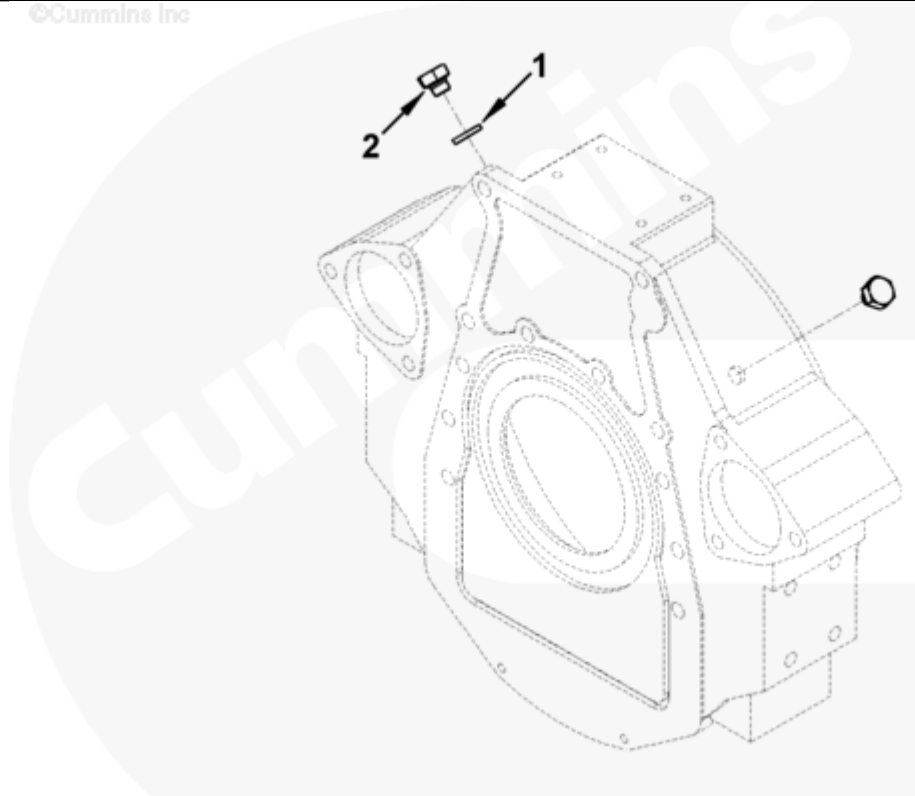

Parts Catalog - Option Detail

Electronic Parts Catalog - Option Detail				
Option	Group	Graphic	Film Card	Date
OB6701-02	07.03.1	fh400gn	K38	17-JUL-00
Engines	GTA38, K38, KTA38GC CM558, QSK38 CM2150 K106, QSK38 CM2150 MCRS, QSK38 CM850 MCRS			

©Cummins Inc

fh400gn

[SMALL](#) | [MEDIUM](#) | [LARGE](#)

Cart	Ref No	Part Number	Part Description	Required	Remarks
View My Cart					
		OB6701-02	Sight Glass Location Plugs		Oil Pan Plumbing
		3066978	Sight Glass Plugs	1	
<input type="checkbox"/>	1	3000204	Plain Washer	4	
<input type="checkbox"/>	2	S 181 C	Hexagon Head Cap Screw	4	1/2 - 20 X 3/4 in.